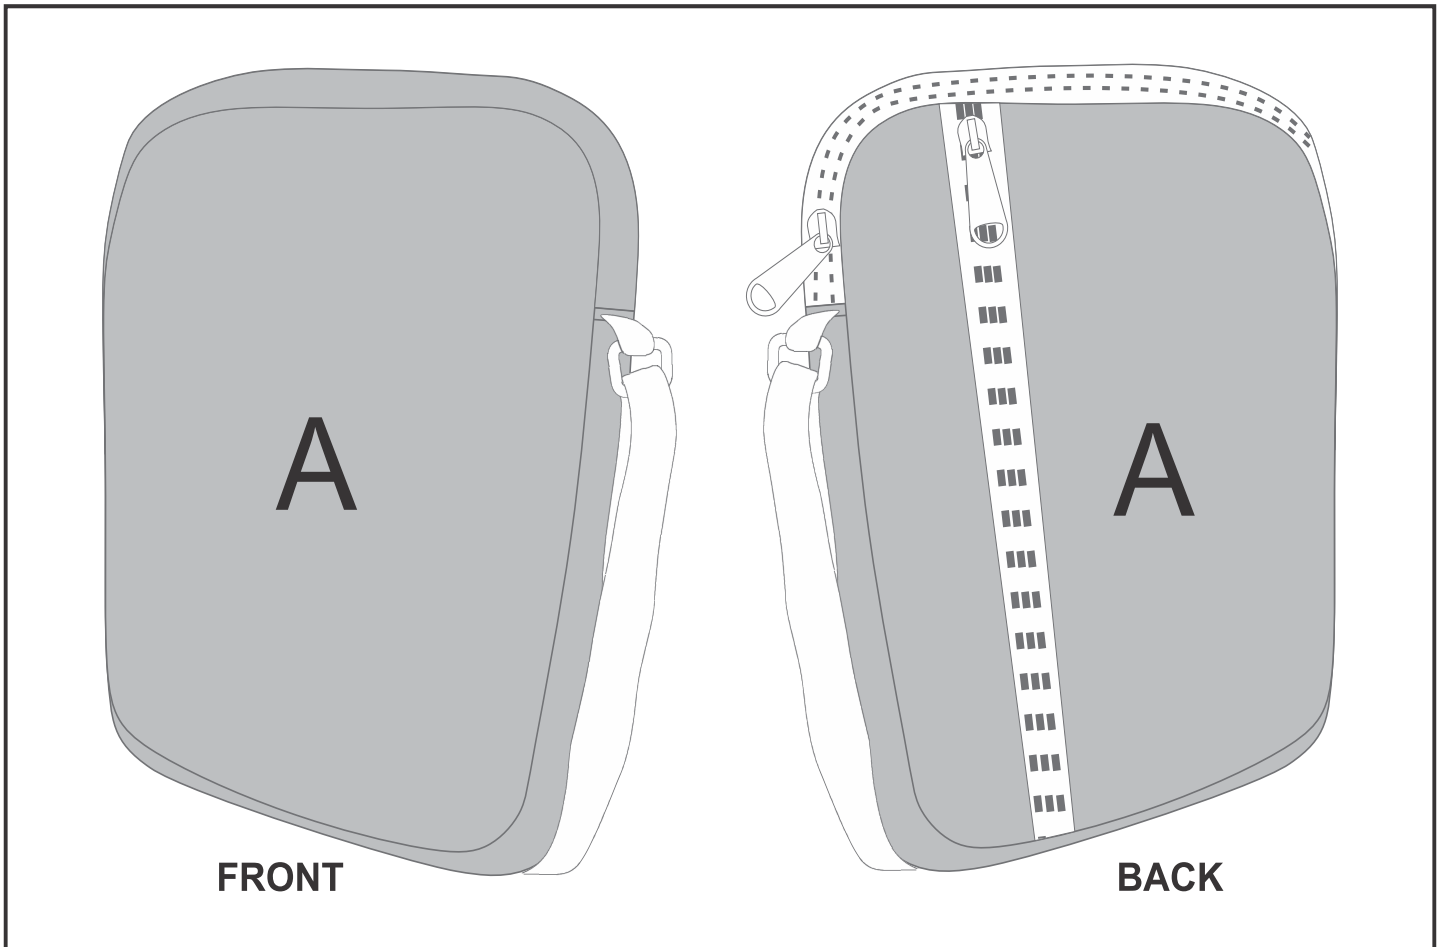

# BC-HP-43-G

Hoppla Metropolis Crossbody Bag

## Need to know:

Includes 1-Position Sublimation (setup fees apply)

- Please Note: We cannot guarantee 100% logo Alignment on all Brandable Panels.

## Branding Options:

Position	Branding Method (Branding Code)	No. of Colours	Dimension
A	Custom Sublimation A (CPSUB-A)	Full Colour	469mm wide x 343mm high